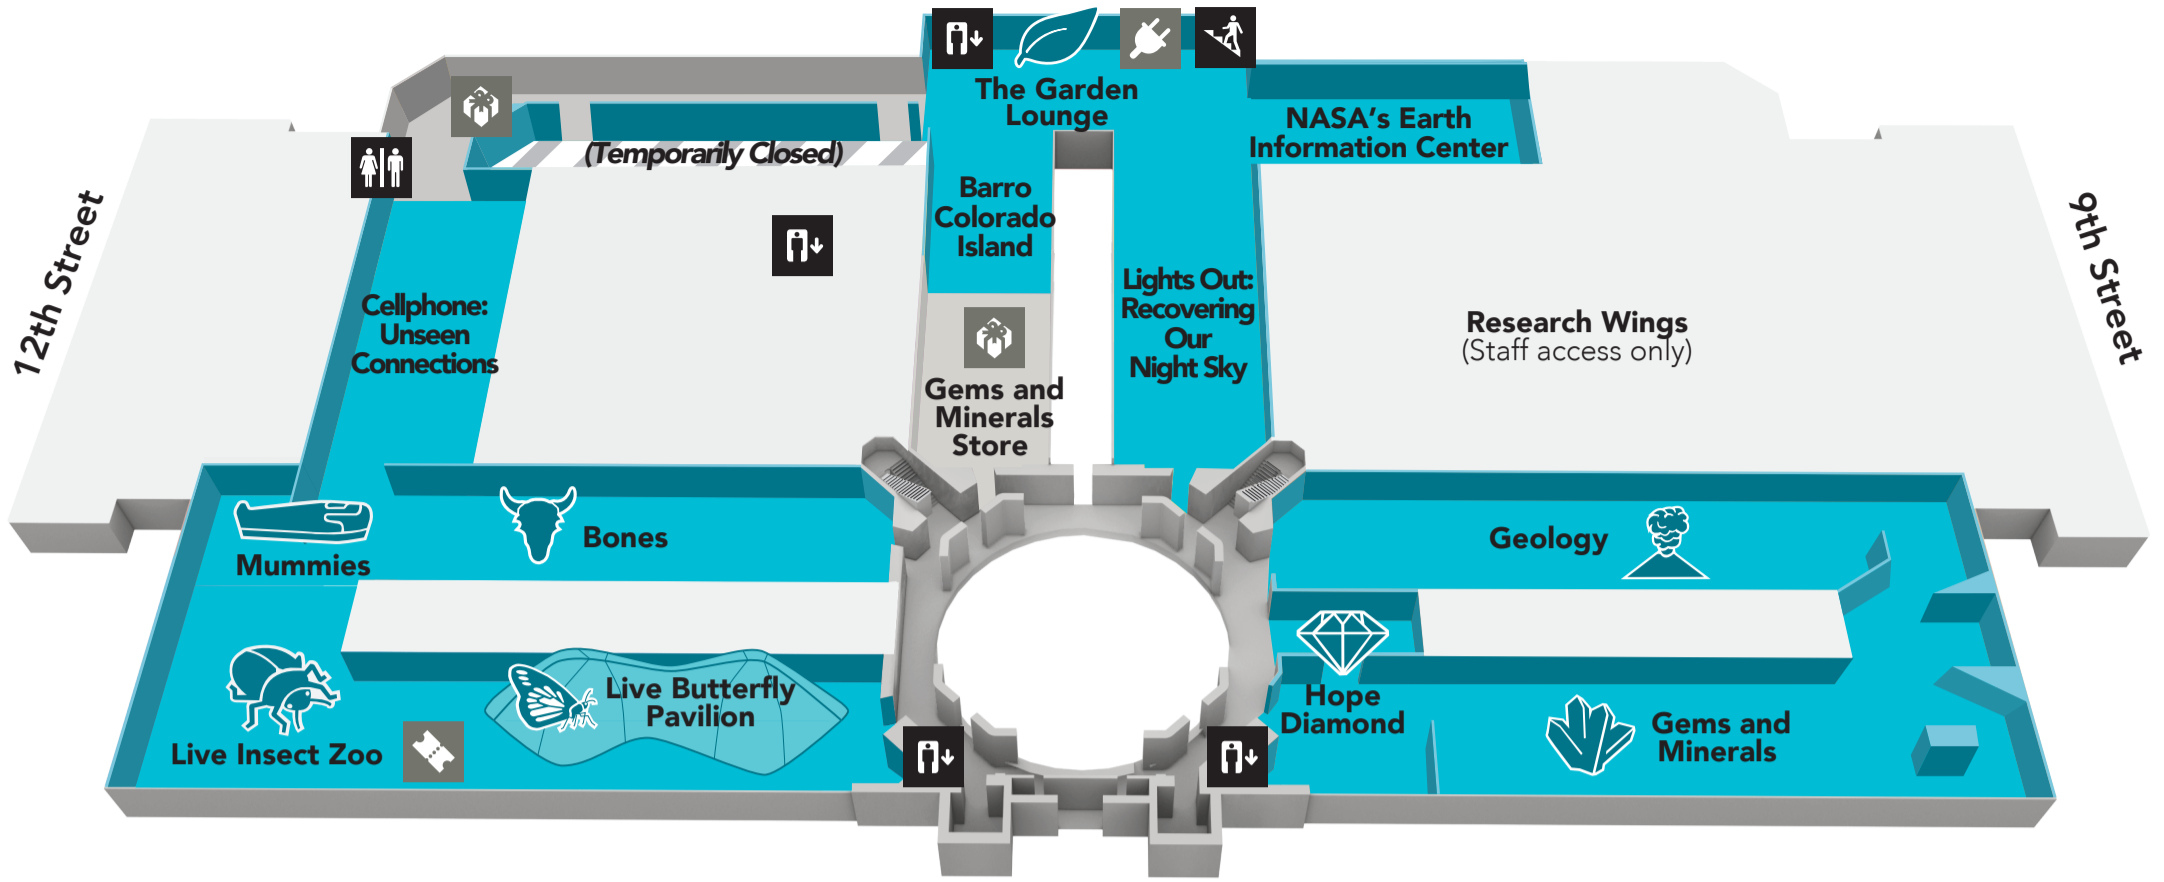

MAP OF THE SMITHSONIAN NATIONAL MUSEUM OF NATURAL HISTORY

2 SECOND FLOOR

1 FIRST FLOOR

Entrance from National Mall

Entrance from Constitution Avenue

G GROUND FLOOR

North

AMENITIES

- Stores
- ATM
- Outlets
- Free Wi-Fi: si-visitor
- Tickets
- Dining
- Wheelchairs

FACILITIES

- Elevator
- Information Desk
- Locker Storage
- Security Office
- Water Bottle Refill Station
- Escalator
- Lactation Room
- Restrooms
- Stairs