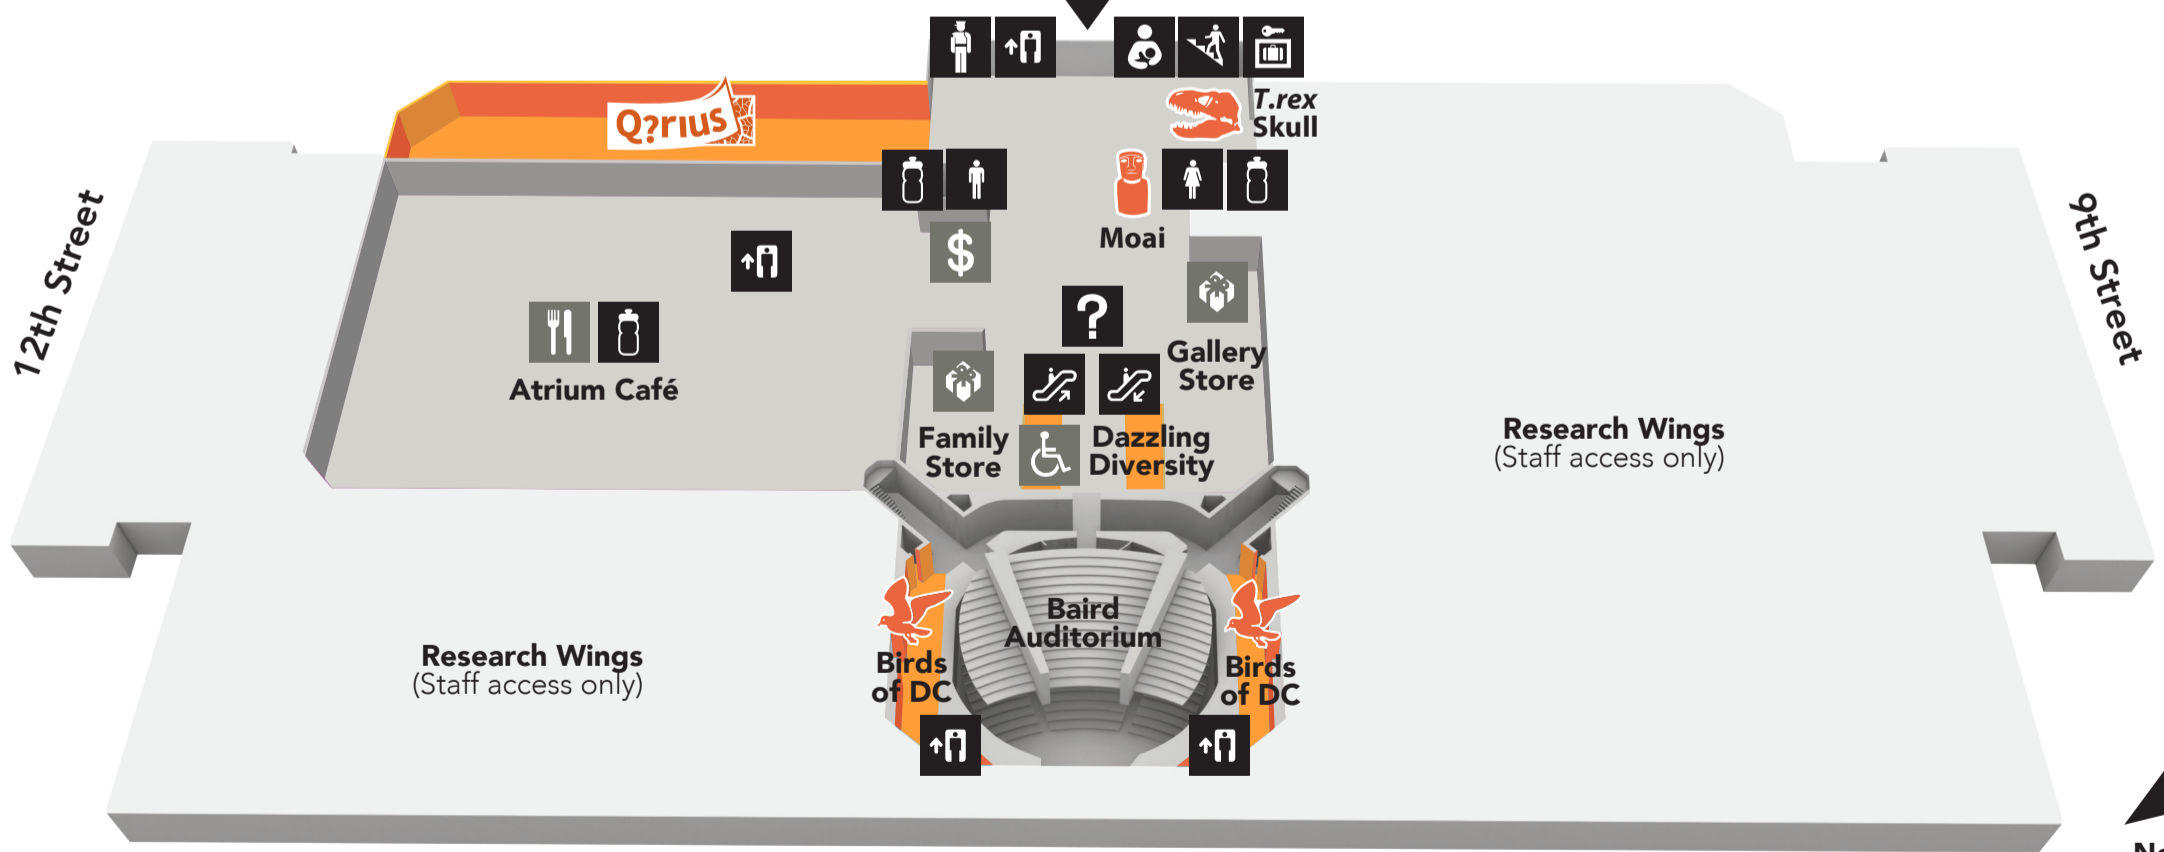

MAP OF THE SMITHSONIAN NATIONAL MUSEUM OF NATURAL HISTORY

2 SECOND FLOOR

1 FIRST FLOOR

Entrance from National Mall

Entrance from Constitution Avenue

G GROUND FLOOR

North

AMENITIES

- Stores
- ATM
- Outlets
- Free Wi-Fi: si-visitor
- Tickets
- Dining
- Wheelchairs

FACILITIES

- Elevator
- Information Desk
- Locker Storage
- Security Office
- Water Bottle Refill Station
- Escalator
- Lactation Room
- Restrooms
- Stairs