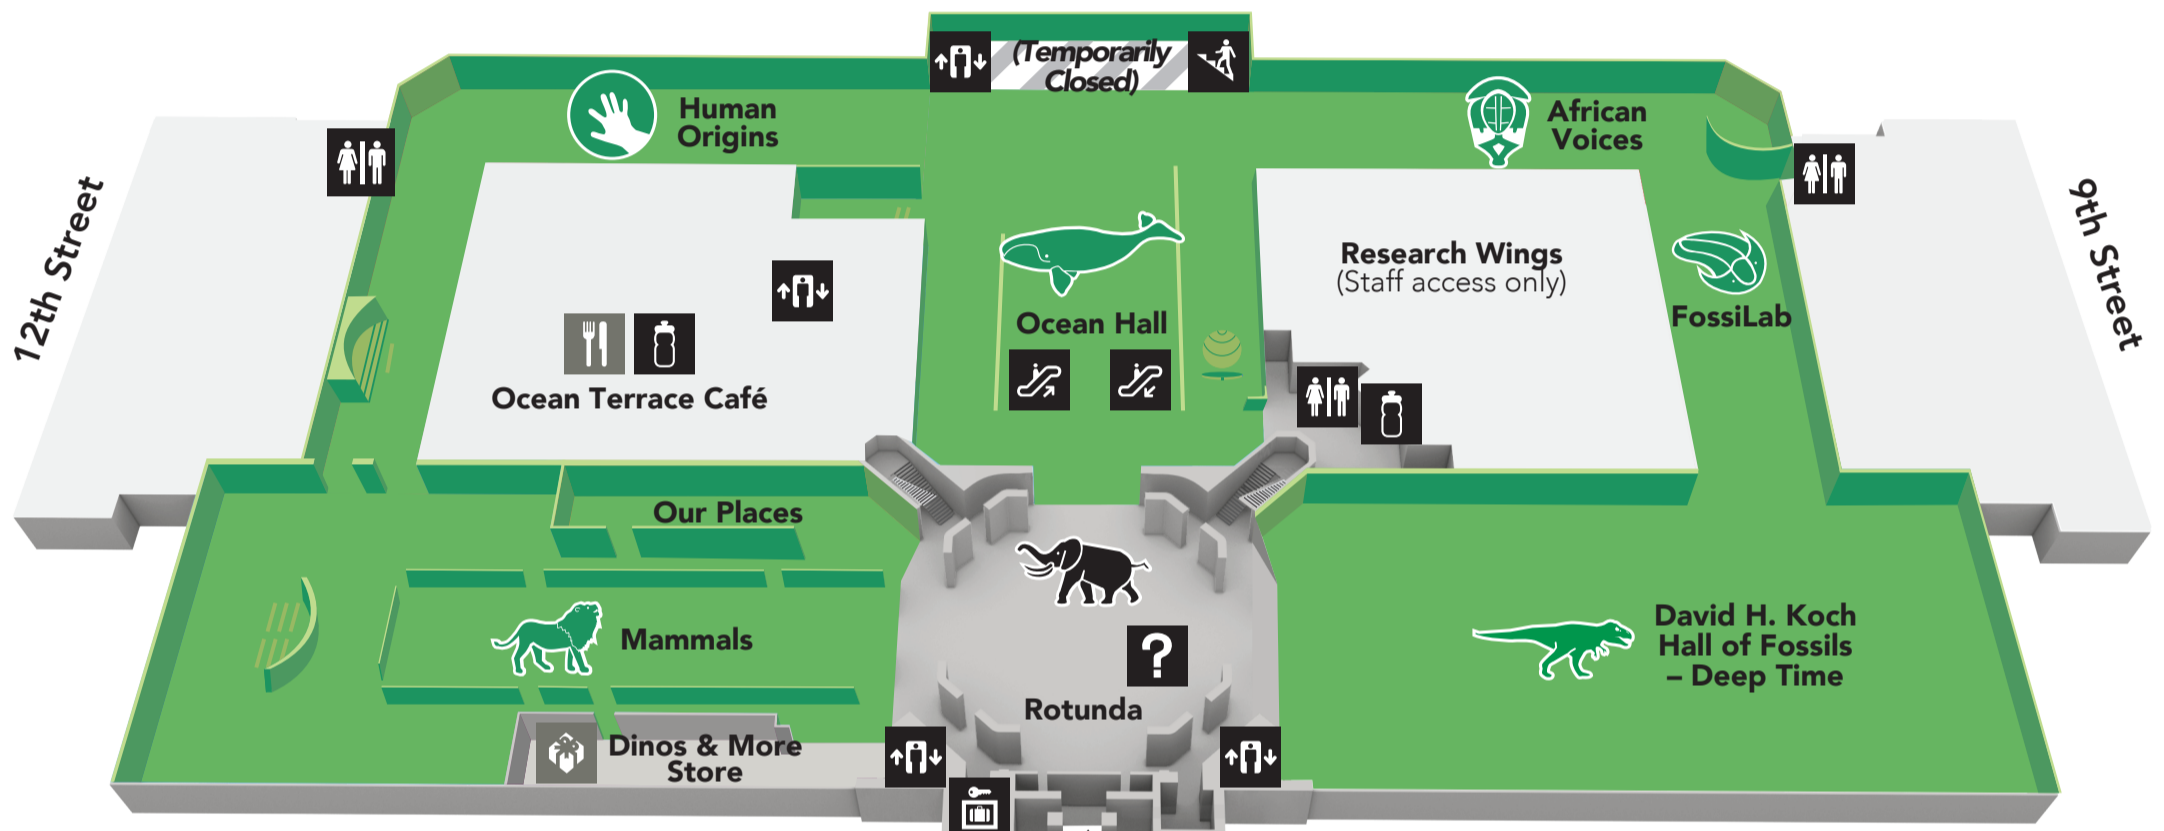

MAP OF THE SMITHSONIAN NATIONAL MUSEUM OF NATURAL HISTORY

2 SECOND FLOOR

1 FIRST FLOOR

Entrance from National Mall

Entrance from Constitution Avenue

G GROUND FLOOR

North

AMENITIES

- Stores
- ATM
- Outlets
- Free Wi-Fi: si-visitor
- Tickets
- Dining
- Wheelchairs

FACILITIES

- Elevator
- Information Desk
- Locker Storage
- Security Office
- Water Bottle Refill Station
- Escalator
- Lactation Room
- Restrooms
- Stairs